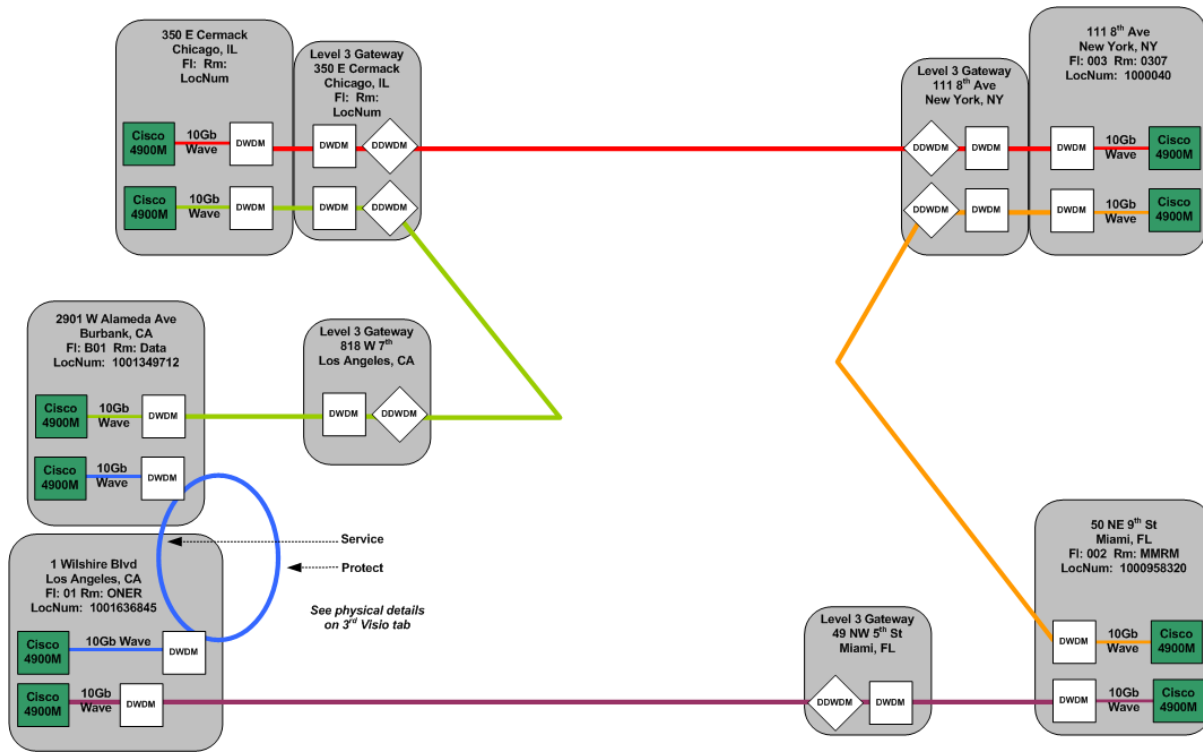

## POP Addresses

Avail-TVN's 10 Gig fiber ring is being constructed with POPs at the following locations:

Burbank, CA	2901 West Alameda	Avail-TVN Headend
Los Angeles, CA	1 Wilshire Avenue	CoreSite Hosting Facility
Chicago, IL	350 E Cermak Road	Equinix Hosting Facility
New York, NY	111 8 <sup>th</sup> Avenue	Telex Hosting Facility
Miami, FL	NAP of Americas	Terremark Hosting Facility

## Interconnections

Avail-TVN is requiring affiliates to purchase interconnects to Avail-TVN's rack location at the respective hosting facilities. Avail-TVN will provide a Letter of Authorization if required for the specific location.

To ensure the highest level of availability, It is recommended that affiliates use two cross connections (one to each of Avail-TVN's routers at the facilities).

The current Avail-TVN infrastructure at the POPs support both 1 Gig or 10 Gig interconnections. GigE connections are often sufficient for affiliates with VOD or PPV services. 10 Gig interconnects are strongly recommended for linear affiliates. Service can normally be provisioned and turned up in 60 days from date of order placement.

## High-Level Network Diagram

The following is a high-level diagram which details Avail-TVN's ring architecture and a map which shows the fiber paths throughout the US.

OUTDOOR SPORT CHANNEL LTD